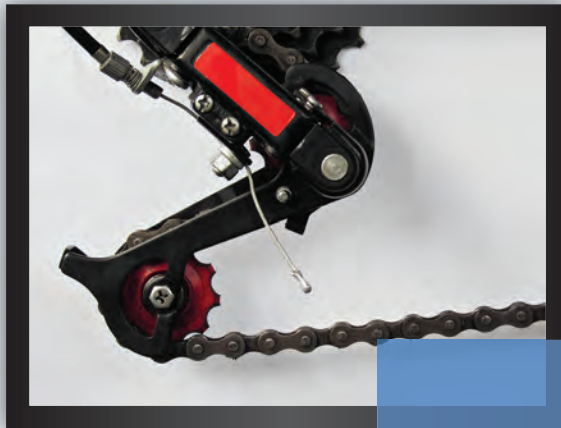

YOUR OFFICE
Better spaces, stronger brands.

Expert Design.

As the leading vendor of framed artwork to the U.S government and Fortune 1000 companies, RAO has a long-standing reputation for designing artwork solutions that meet the strictest standards. From collaborations with local artists to our limitless archive of images, we'll help you procure artwork that engages your employees and reinforces your brand identity. Our consultants will work with you to determine the perfect size, finish, and placement for your artwork. Whatever your bottom line is, we can find a solution that works for you.

Exceptional Products.

Because we're the manufacturer—not a middleman—we can offer almost any framing option imaginable, and have the ability to customize our products to fit your company's needs. In addition to our expertly curated artwork, we offer products to improve organization and communication within your workplace:

Bulletin Boards. Magnetic, fabric, or cork— we have something that works for your office.

Dry-erase Boards. Custom printed, tempered glass, and magnetic. We improve on the essentials with communication boards that complement your design.

Custom Wall Murals. Create an immediate impact with a large-scale mural in your company's lobby or waiting area—your images or ours.

Turnkey Service.

From the initial design to the installation of your project, we'll work with you every step of the way. Because we design, print, assemble, and ship your artwork, we can promise that every aspect of your project will be held to our rigorous quality control standards. Our turnkey approach allows us to provide the most cost-effective solutions and quick turnaround, so your vision can become a reality faster.